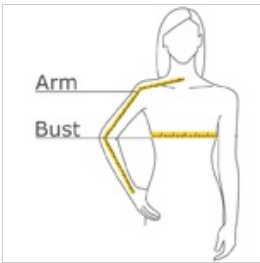

This comfortable wash-and-wear shirt is indispensable for the workday. Wrinkle resistance makes this shirt a cut above the competition so you and your staff can be, too.

- 4.5-ounce, 55/45 cotton/poly
- Traditional, relaxed look
- Open collar
- Dyed-to-match buttons
- Adjustable cuffs
- White, Athletic Gold, Texas Orange, Red, Burgundy, Coffee Bean, Light Blue, Navy, Classic Navy, Steel Grey, Purple and Black have a Light Stone contrast neckband.
- Light Stone and Royal have a Classic Navy contrast neckband.
- Dark Green has a Navy contrast neckband.

front

back

CARE INSTRUCTIONS

Machine wash warm with like colors. Only non-chlorine bleach when needed. Tumble dry low. Warm iron if necessary.

HOW TO MEASURE

BUST

With arms down at sides, measure around the upper body, under arms and around the fullest part of the bust.

ARM

Place hand on hip. Start at the center of the back of the neck and measure across the shoulder, to the elbow, and then down to the wrist.

SIZE CHART

	XS	S	M	L	XL	XXL	3XL	4XL	5XL	6XL
Size	2	4/6	8/10	12/14	16/18	20/22	24/26	28/30	32/34	36/38
Bust	32-34	35-36	37-38	39-41	42-44	45-47	48-51	52-55	56-59	60-63
Arm	30 - 30 3/4	30 3/4 - 31 1/2	31 1/2 - 32	32 - 32 1/2	32 1/2 - 33	33 - 33 3/8	33 3/8 - 33 3/4	33 3/4 - 34 1/2	34 1/4 - 34 3/4	34 1/2 - 35